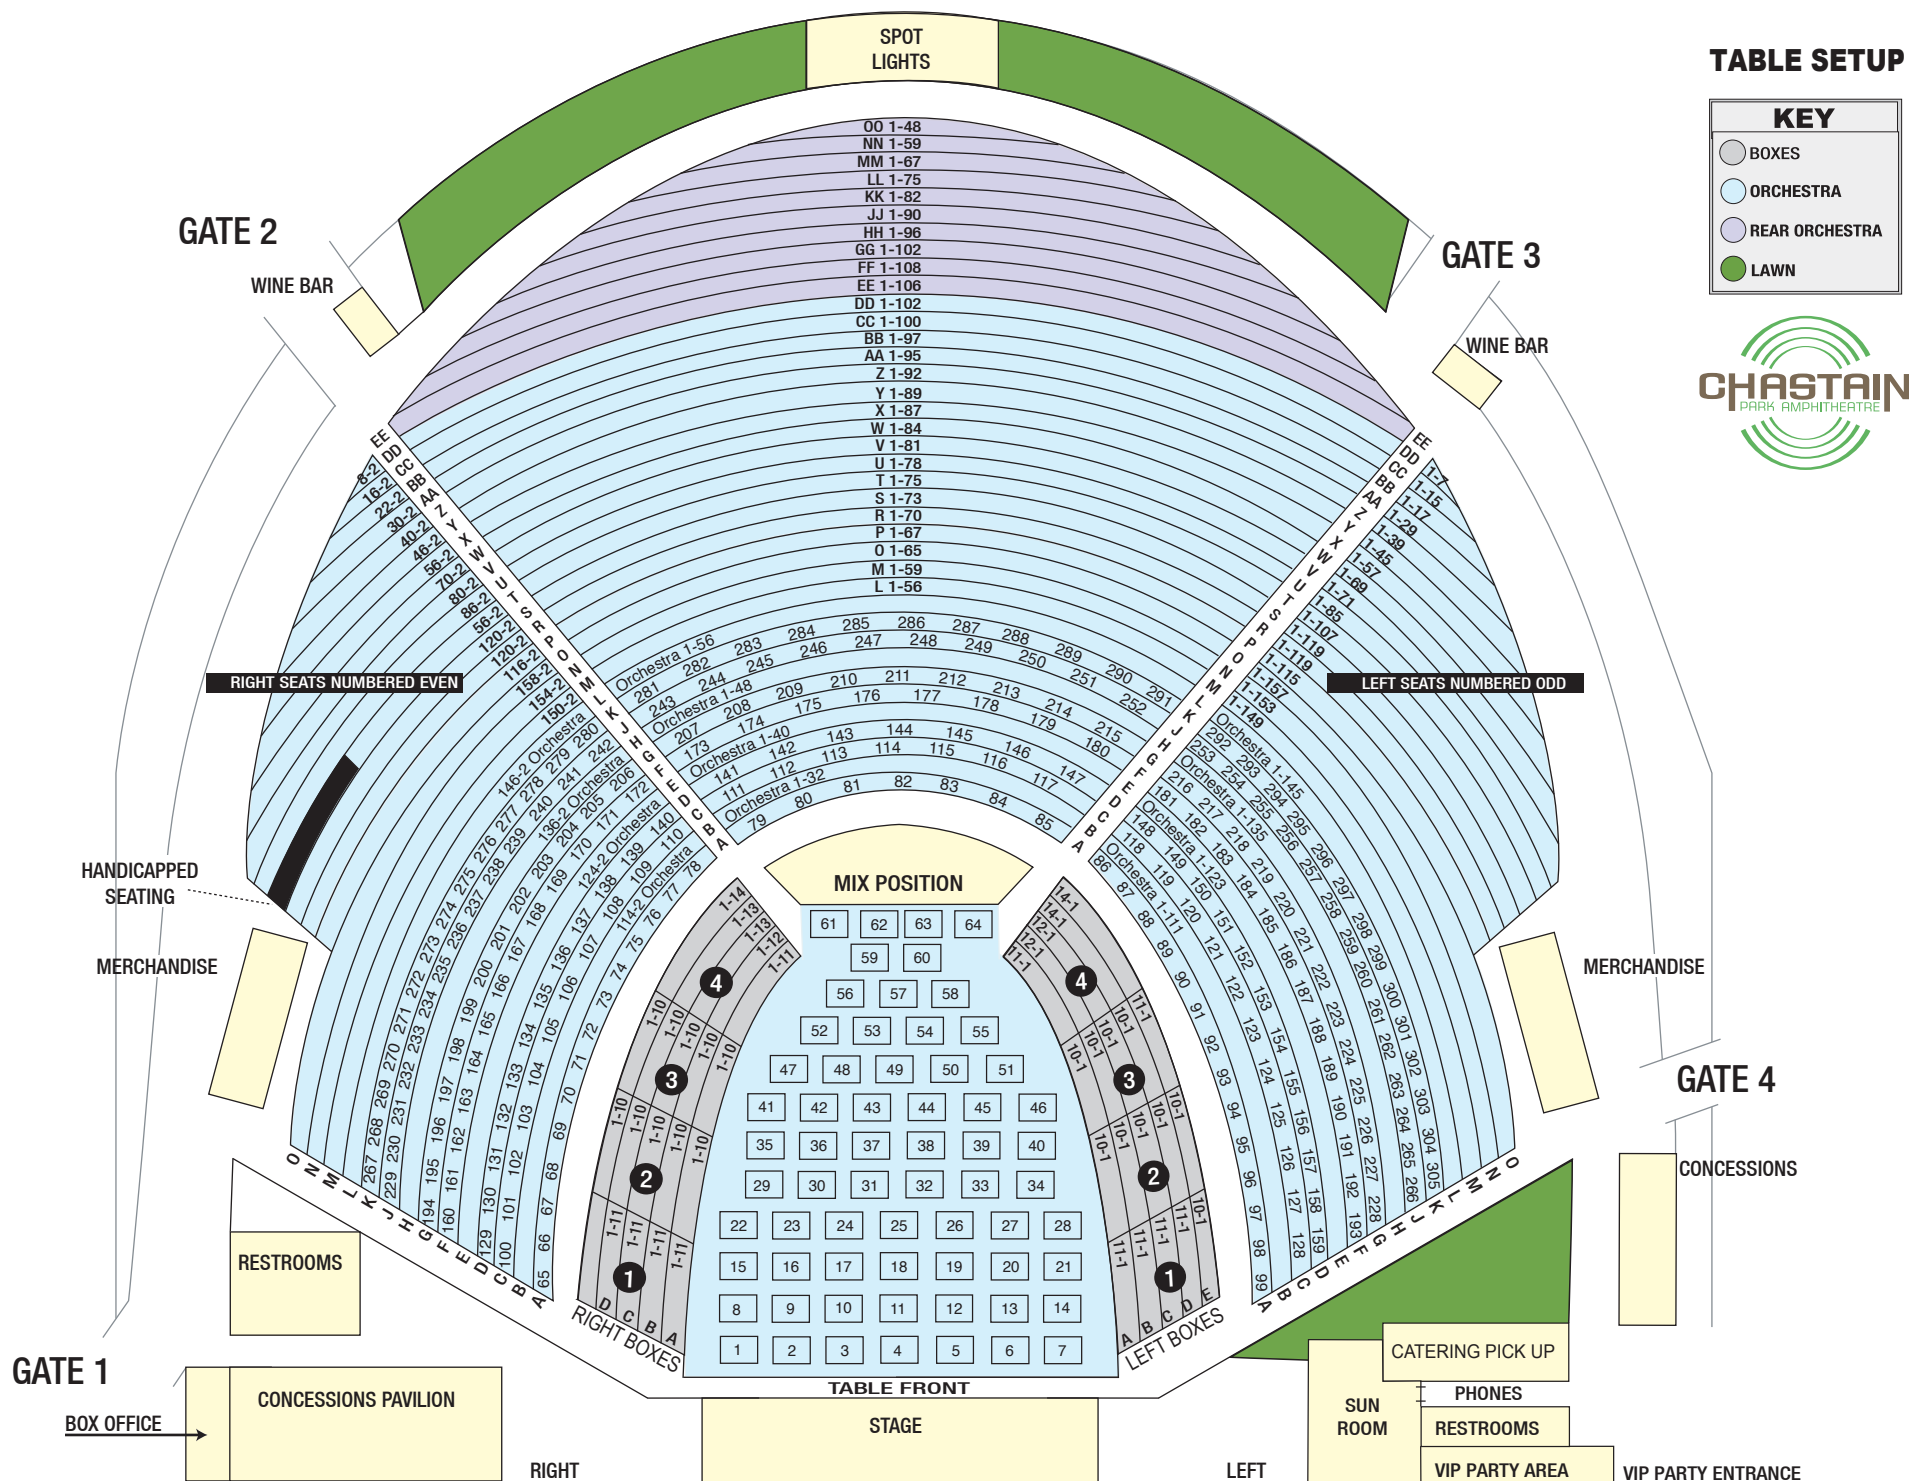

TABLE SETUP

KEY

- BOXES
- ORCHESTRA
- REAR ORCHESTRA
- LAWN

CHASTAIN PARK AMPHITHEATRE